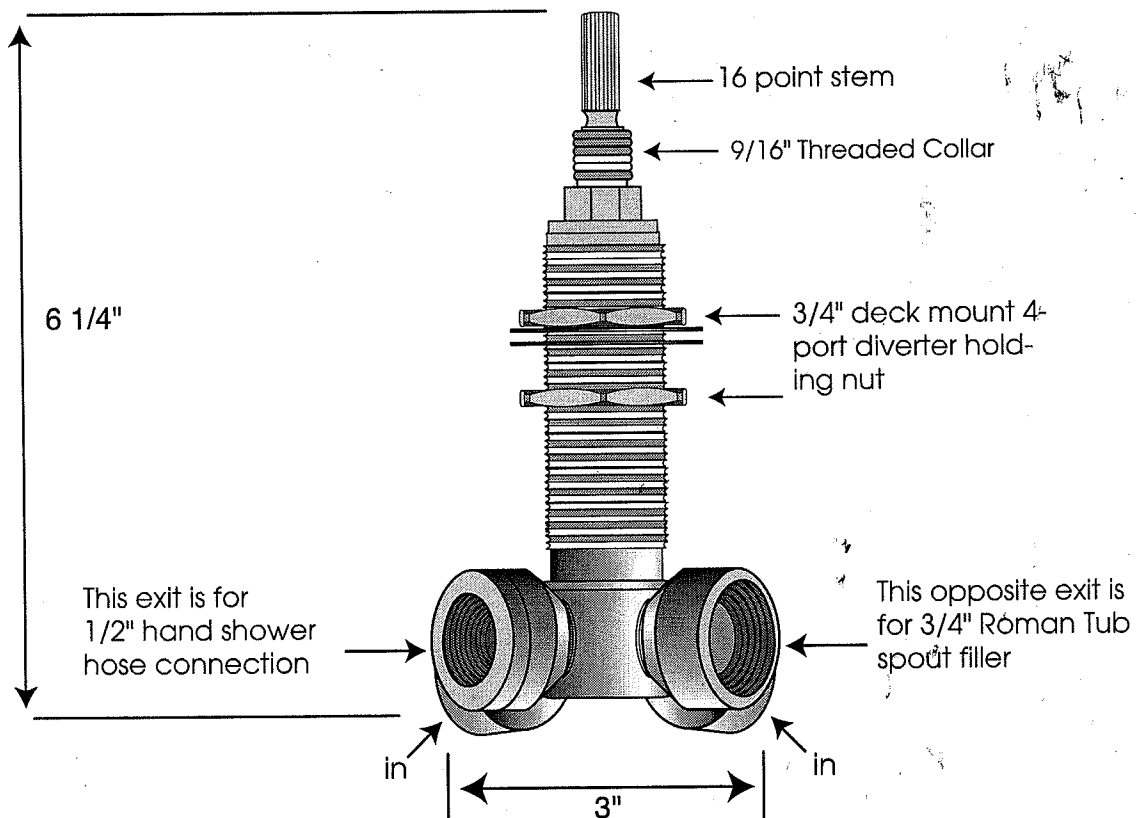

bluewater[®]
manufacturing corporation

Deck Mount 4 Port Diverter

This system uses F.D.A. approved teflon to divert and control the water direction.

1. Both inlets are 3/4" female I.P.
2. One inlet maybe plugged if not required.
3. Never use an exit as an inlet.
4. Never use an inlet as an exit.
5. Ports are marked for inlets and exits
6. All connections are I.P. fittings
7. No heat
8. No torch