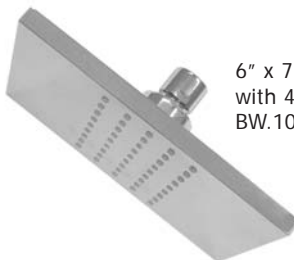

Square Cross
Part # BW.41.403.10

Como Roman Tub Set
shown with Square Cross
Handle and Square Base
Part # BW.41.403.14

Como Roman Tub Set
with 4 Port Deck Mount
Diverter and Handshower
See catalog for details

Slim Cross
Part # 407

Ribbon Series

12" Round Showerhead
Contemporary Design
Part # BW.08.303

Slide Bar Shower Kit
Part # BW.10.360

6" x 7" Rectangular Showerhead
Part # BW.08.302

7" Round Showerhead
Contemporary Design
Part # BW.08.301

2" Round Body Spray
Part # BW.10.122

6" x 7" Wall Tile
with 49 Jets
BW.10.128

2 1/2" x 2 1/2" Square
Body Spray
Part # BW.10.125

7" Round Forged Brass Wall Plate
shown with Square Cross Handle
Part # BW.86.403.TT

6" x 7" Rectangular Forged Brass Wall Plate
shown with L Lever Handle
Part # BW.33.402.TT

Europa Series

Polish Chrome Only. All Thermostatic Driven Showers.

Exposed 24" Wall Mount Shower
with built in thermostat and shut off
Part # BW.224.26