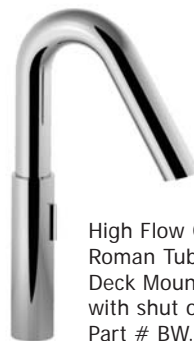

2" Round Body Spray
Part # BW.10.122

6" x 7" Wall Tile
with 49 Jets
BW.10.128

2 1/2" x 2 1/2" Square
Body Spray
Part # BW.10.125

7" Round Forged Brass Wall Plate
shown with Square Cross Handle
Part # BW.86.403.TT

6" x 7" Rectangular Forged Brass Wall Plate
shown with L Lever Handle
Part # BW.33.402.TT

Europa Series

Polish Chrome Only. All Thermostatic Driven Showers.

Exposed 24" Wall Mount Shower
with built in thermostat and shut off
Part # BW.224.26

Thermostatic
Shower System
with Europa Fin
with 7" Round
Showerhead and
7" Round Wall Plate
See catalog for details

Exposed Shower
Wall Mount with
built in thermostat
and shut off
Part # BW.241.26

15" High Rise
Deck Mount Lav
with built in
thermostat and
shut off
Part # BW.204TB.26

High Flow Goliath
Roman Tub
Deck Mount Filler,
with shut off only
Part # BW.212.26

*Requires separate
thermostat

High Flow Goliath
Roman Tub
Floor Mount Filler,
with shut off only
Part # BW.215.26

*Requires separate
thermostat