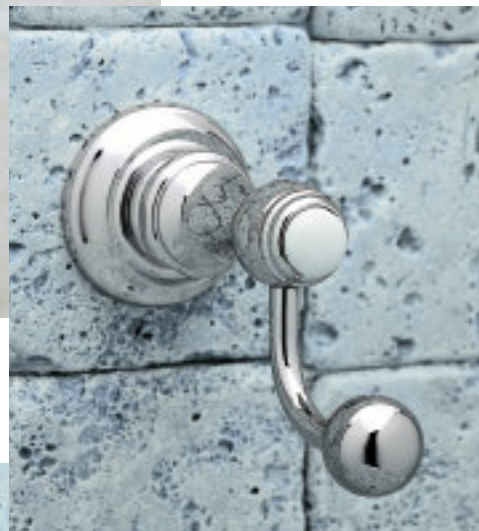

n e m o

Robe Hook

Nemo.
Sleek lines and
distinguished curves.
Refined detail
accents its
conservative posture.

s e v e n