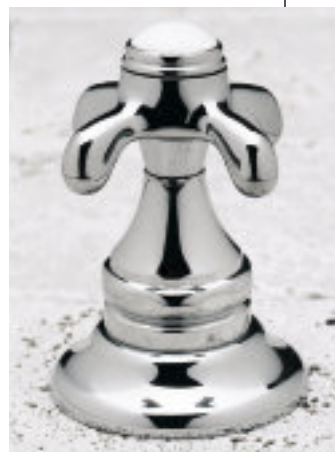

# k y m a

Basin Set with Cross Handle 501

Swivel Bath Set with Handle 510

Basin Set/Kitchen Set with Cross Handle 501

*Elements:* Basin Set, Thermostatic Shower Systems and Coordinating Bath Accessories.

Handle 510