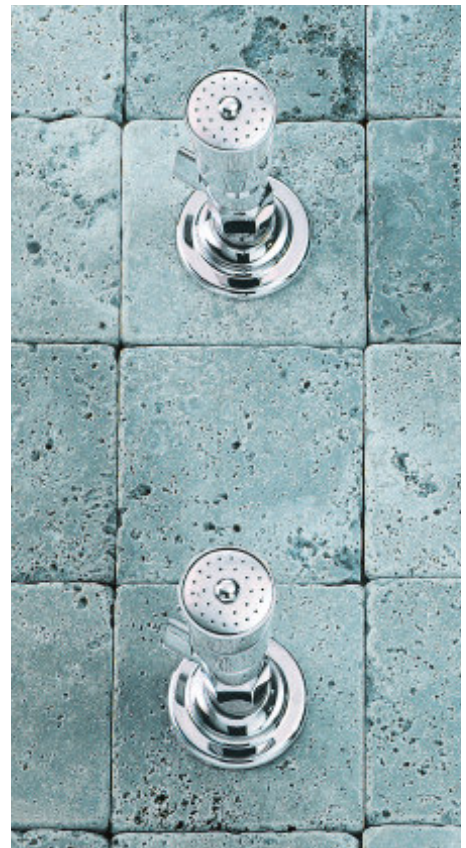

*Showerheads.  
Gentle rain that is  
soothing and refreshing.  
Designed with the  
usual artistry and elegance  
of Bluewater.*

**n i n e t e e n**

# BODY SPRAYS & PARTS

*Body Sprays, etc.  
Nuances that add to the  
showering experience.*

*Some see as  
accessories, others see  
as a necessities.*

**t w e n t y**

Korl Body Spray 06

Korl Mini Body Jet 07

Idro Wall Bracket with 04 Hand Shower

Body Sprays 05

Rain Bar

Idro 30" Slide Bar Assembly  
and 01 Handshower

*Isao.*  
*Precision thermo systems*  
*marked by performance*  
*and aesthetics.*

*Isao raises the bar*  
*in comfort and safety.*